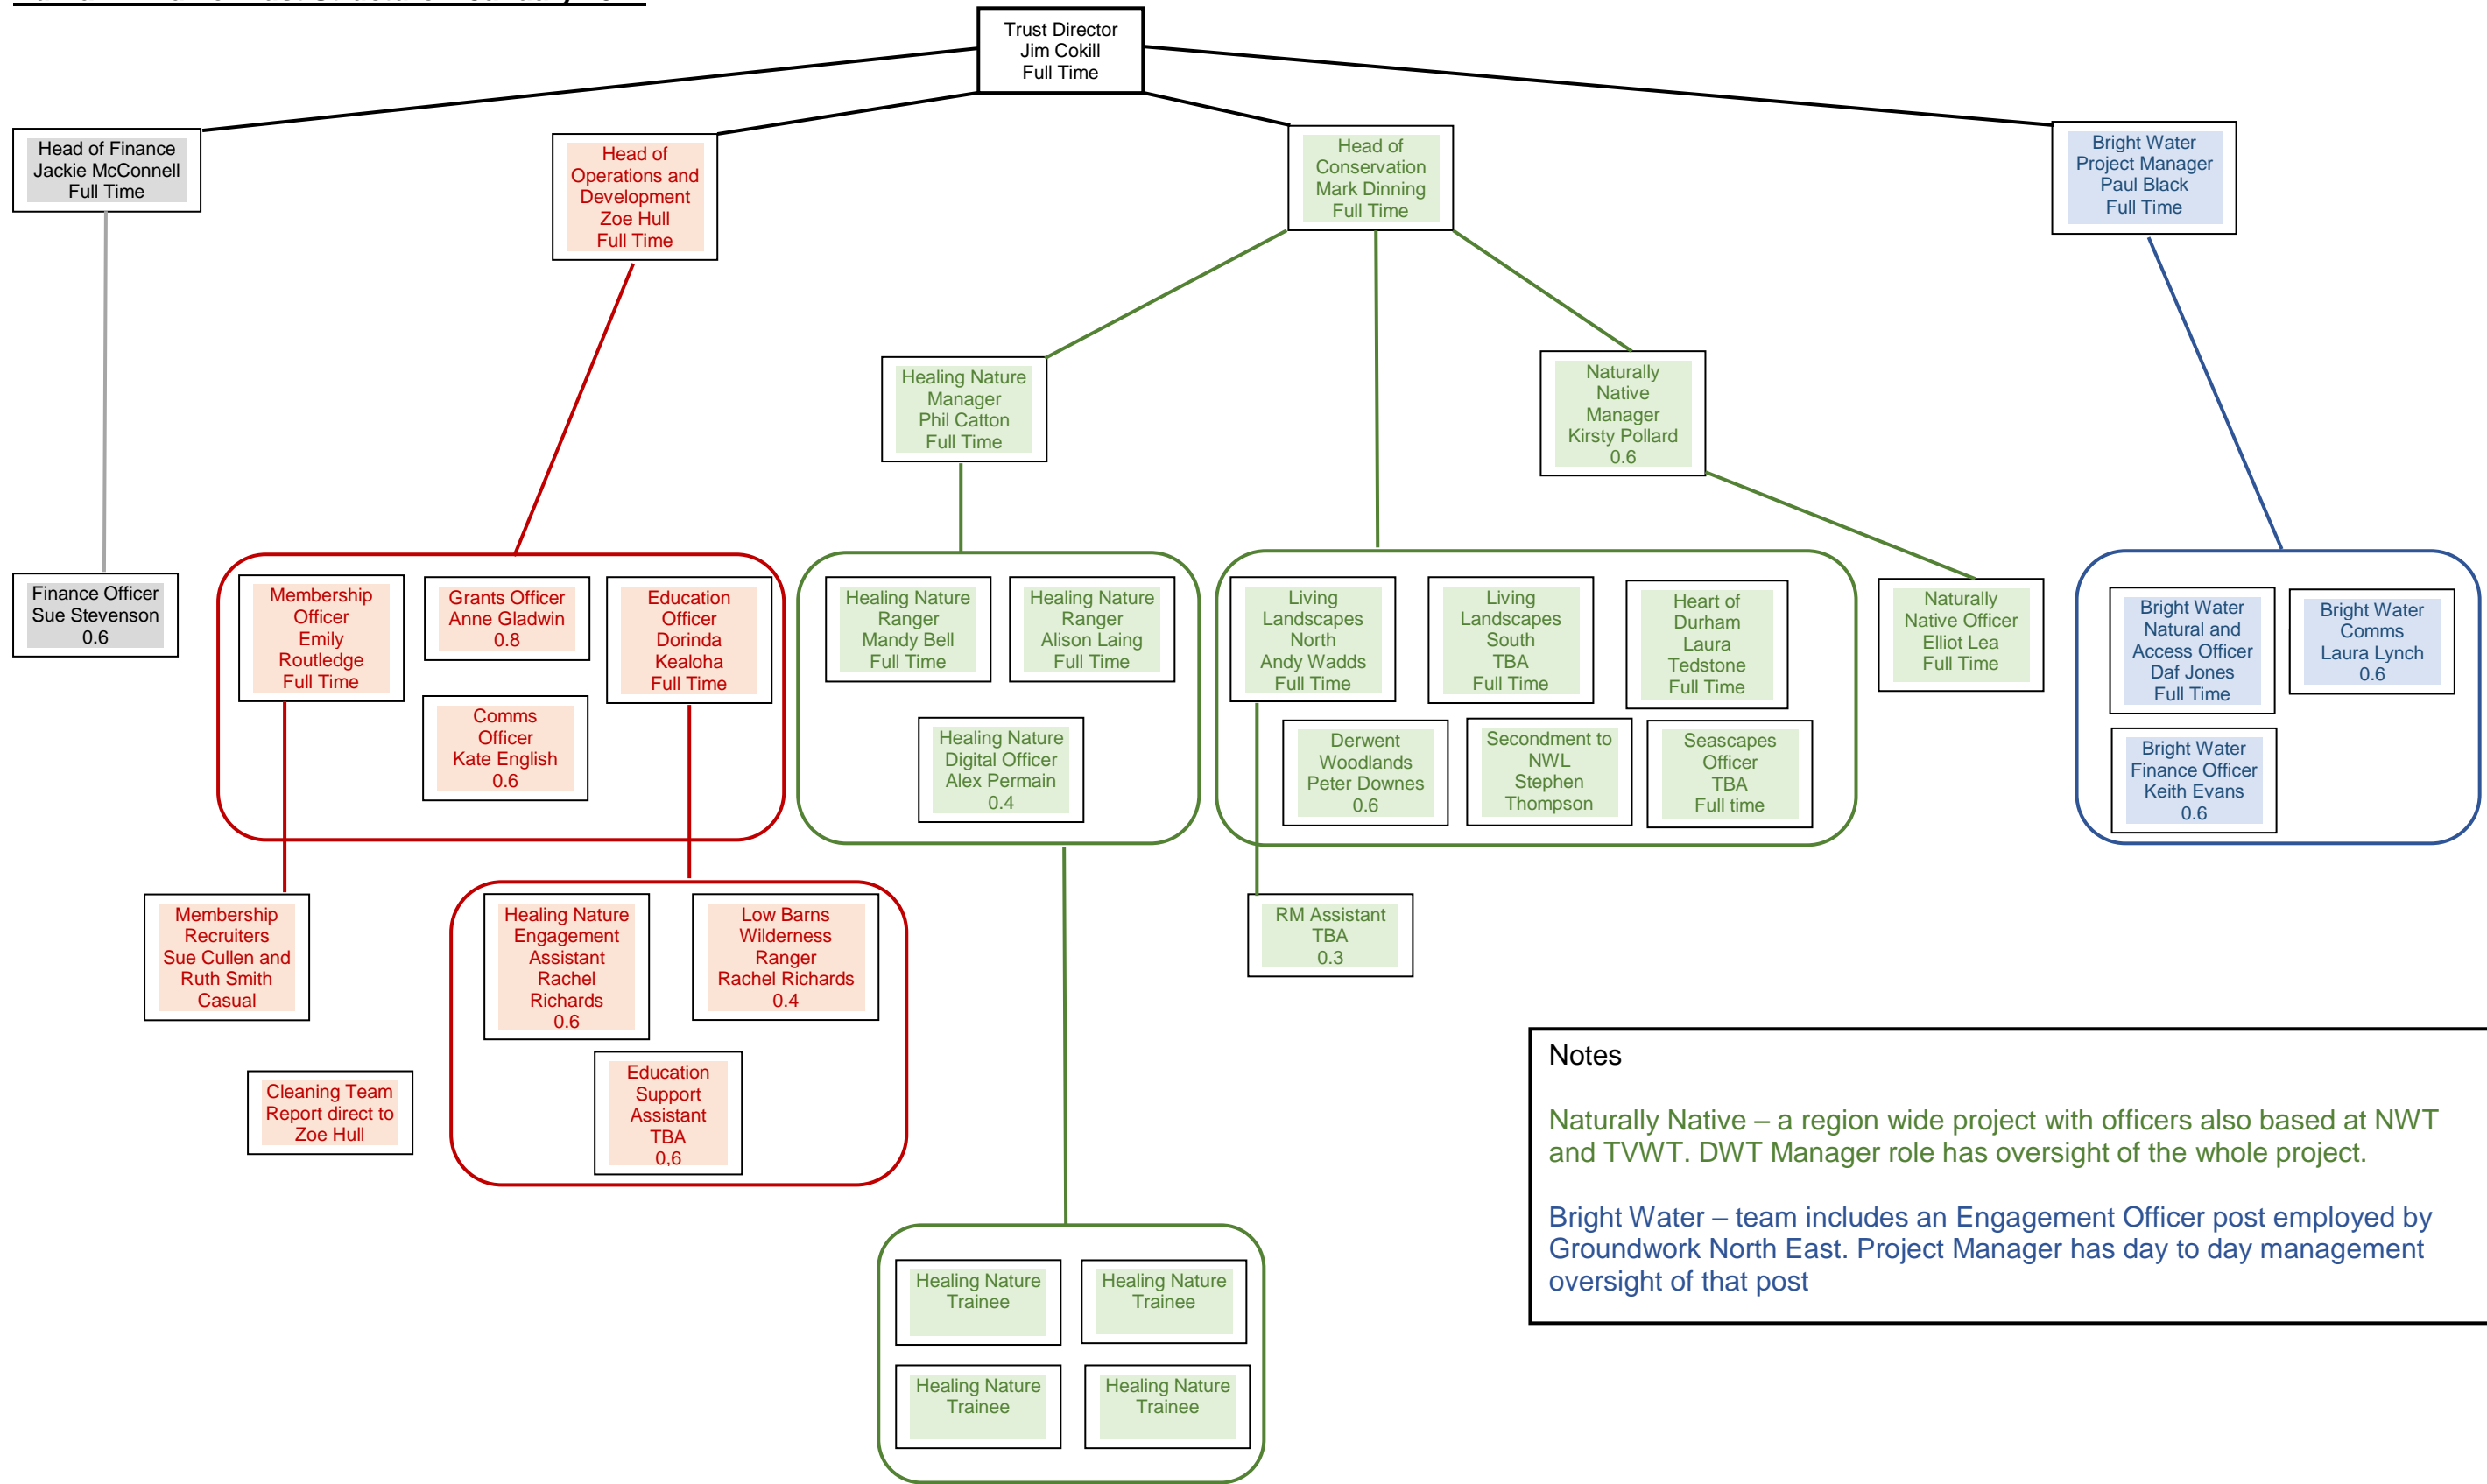

Durham Wildlife Trust Structure – January 2021

Notes

Naturally Native – a region wide project with officers also based at NWT and TVWT. DWT Manager role has oversight of the whole project.

Bright Water – team includes an Engagement Officer post employed by Groundwork North East. Project Manager has day to day management oversight of that post